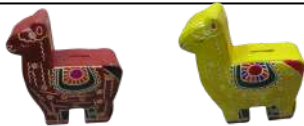

CODE NO. : 8502664

FOX SHANTI LEATHER COIN BOX

Category : Shanti Leather

Dimension : 14.5 CM x 11.5 CM X 4 CM

Available
Colors

CODE NO. : 8502664

LLAMA SHANTI LEATHER COIN BOX

Category : Shanti Leather

Dimension : 16.5 CM x 14 CM X 4 CM

Available
Colors

CODE NO. : 8502664

BEAR SHANTI LEATHER COIN BOX

Category : Shanti Leather

Dimension : 14.5 CM x 11.5 CM X 4 CM

Available
Colors

COIN BOX SHANTI LEATHER