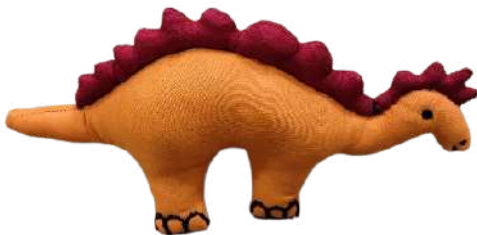

BRACHIOSAURUS SOFT TOY

Category : Cotton Stuffed Toy
Dimension : 21 CM x 9 CM X 15 CM

CODE NO. : SFT-724

STEGOSAURUS SOFT TOY

Category : Cotton Stuffed Toy
Dimension : 24.5 CM x 8 CM X 12 CM

CODE NO. : SFT-725